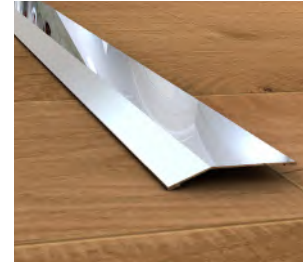

Süper Ayna
Super Mirror