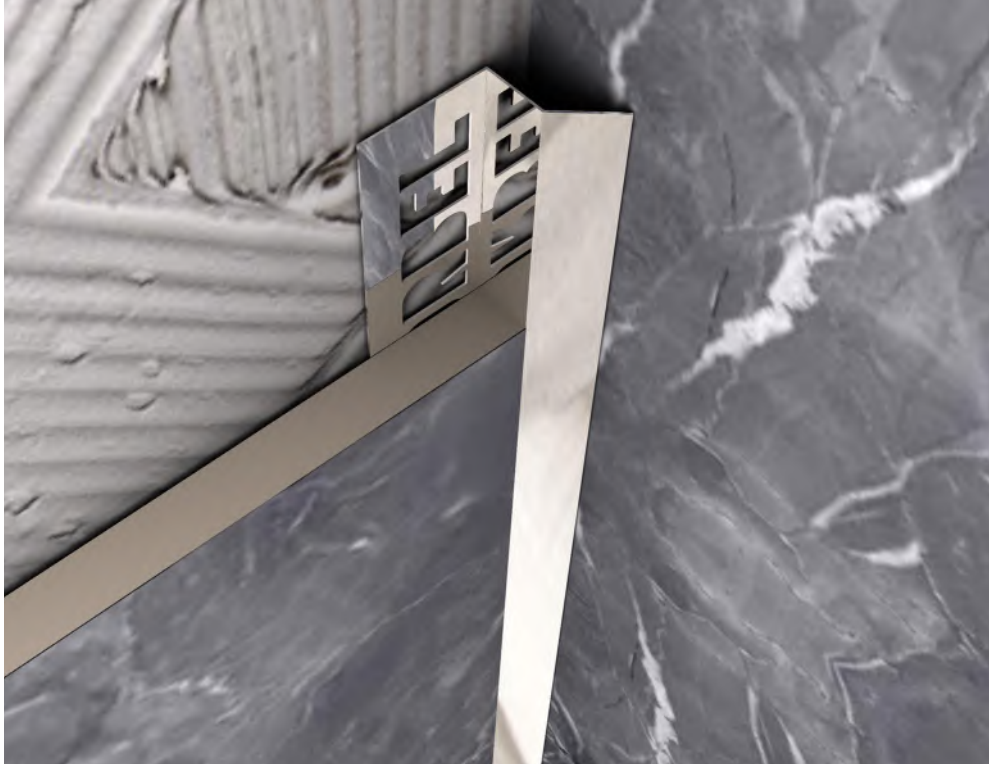

Satine Gümüş
Brushed Silver

S31 Serisi / Series - S31

Ürün Kodu/ Code	Renk/ Type	Ölçü/ Size	Uzunluk/ Length
S311-8	Süper Ayna/S.Mirror	8	244-270
S312-8	Altın Ayna /Gold Mirror	8	244-270
S313-8	Bronz Ayna/Bronze Mirror	8	244-270
S314-8	Siyah Ayna/Black Mirror	8	244-270
S315-8	Satine Gümüş/Brushed Silver	8	244-270
S316-8	Satine Altın/Brushed Gold	8	244-270
S317-8	Satine Bronz/Brushed Bronze	8	244-270
S318-8	Satine Siyah/Brushed Black	8	244-270

S311-10	Süper Ayna/S.Mirror	10	244-270
S312-10	Altın Ayna /Gold Mirror	10	244-270
S313-10	Bronz Ayna/Bronze Mirror	10	244-270
S314-10	Siyah Ayna/Black Mirror	10	244-270
S315-10	Satine Gümüş/Brushed Silver	10	244-270
S316-10	Satine Altın/Brushed Gold	10	244-270
S317-10	Satine Bronz/Brushed Bronze	10	244-270
S318-10	Satine Siyah/Brushed Black	10	244-270

S311-12	Süper Ayna/S.Mirror	12	244-270
S312-12	Altın Ayna /Gold Mirror	12	244-270
S313-12	Bronz Ayna/Bronze Mirror	12	244-270
S314-12	Siyah Ayna/Black Mirror	12	244-270
S315-12	Satine Gümüş/Brushed Silver	12	244-270
S316-12	Satine Altın/Brushed Gold	12	244-270
S317-12	Satine Bronz/Brushed Bronze	12	244-270
S318-12	Satine Siyah/Brushed Black	12	244-270

S311-14	Süper Ayna/S.Mirror	14	244-270
S312-14	Altın Ayna /Gold Mirror	14	244-270
S313-14	Bronz Ayna/Bronze Mirror	14	244-270
S314-14	Siyah Ayna/Black Mirror	14	244-270
S315-14	Satine Gümüş/Brushed Silver	14	244-270
S316-14	Satine Altın/Brushed Gold	14	244-270
S317-14	Satine Bronz/Brushed Bronze	14	244-270
S318-14	Satine Siyah/Brushed Black	14	244-270