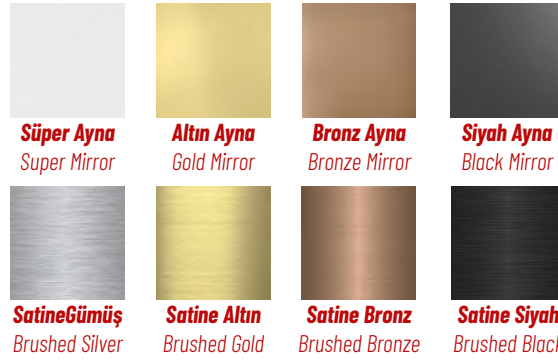

Renk Kartelası / Colour Chart

S90 Serisi / Series - S90

Ürün Kodu/ Code	Renk/ Type	Ölçü/ Size	Uzunluk/ Length
S901-12	Süper Ayna/S.Mirror	8x12	244-270
S902-12	Altın Ayna /Gold Mirror	8x12	244-270
S903-12	Bronz Ayna/Bronze Mirror	8x12	244-270
S904-12	Siyah Ayna/Black Mirror	8x12	244-270
S905-12	Satine Gümüş/Brushed Silver	8x12	244-270
S906-12	Satine Altın/Brushed Gold	8x12	244-270
S907-12	Satine Bronz/Brushed Bronze	8x12	244-270
S908-12	Satine Siyah/Brushed Black	8x12	244-270
S901-14	Süper Ayna/S.Mirror	8x14	244-270
S902-14	Altın Ayna /Gold Mirror	8x14	244-270
S903-14	Bronz Ayna/Bronze Mirror	8x14	244-270
S904-14	Siyah Ayna/Black Mirror	8x14	244-270
S905-14	Satine Gümüş/Brushed Silver	8x14	244-270
S906-14	Satine Altın/Brushed Gold	8x14	244-270
S907-14	Satine Bronz/Brushed Bronze	8x14	244-270
S908-14	Satine Siyah/Brushed Black	8x14	244-270
S901-16	Süper Ayna/S.Mirror	8x16	244-270
S902-16	Altın Ayna /Gold Mirror	8x16	244-270
S903-16	Bronz Ayna/Bronze Mirror	8x16	244-270
S904-16	Siyah Ayna/Black Mirror	8x16	244-270
S905-16	Satine Gümüş/Brushed Silver	8x16	244-270
S906-16	Satine Altın/Brushed Gold	8x16	244-270
S907-16	Satine Bronz/Brushed Bronze	8x16	244-270
S908-16	Satine Siyah/Brushed Black	8x16	244-270