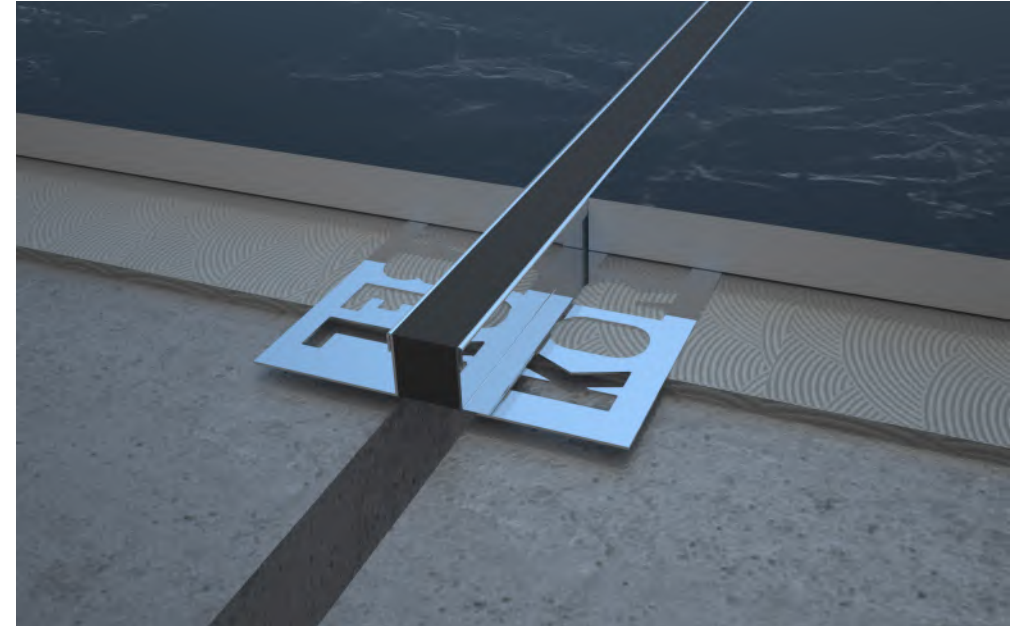

Korbel dilatasyon profili, farklı renk ve yüzey seçenekleri ile 304 kalite paslanmaz çelikten üretilmiştir. Yüksek yapılarda bırakılan derz boşlukları için doldurma işlemi yapar. Böylece yapılarda bulunan bu boşluklar dilatasyon profilleri ile yapı iç mekan tasarımına fonksiyonel, şık ve dekoratif bir kullanım sağlamış olur. Tasarım ve mühendisliği birleştirdiğiniz noktada "Korbel" bulunur.

Korbel dilatation profile is produced from 304 quality stainless steel with different color and surface options. It fills the joint gaps left in high-rise buildings. Thus, these gaps in the buildings, with their dilatation profiles, provide a functional, stylish and decorative use to the interior design of the building. "Korbel" is located at the point you combine design and engineering.