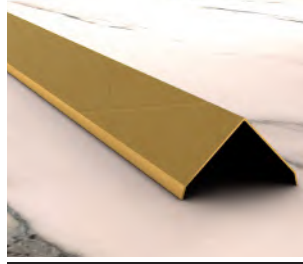

Altın Ayna
Gold Mirror