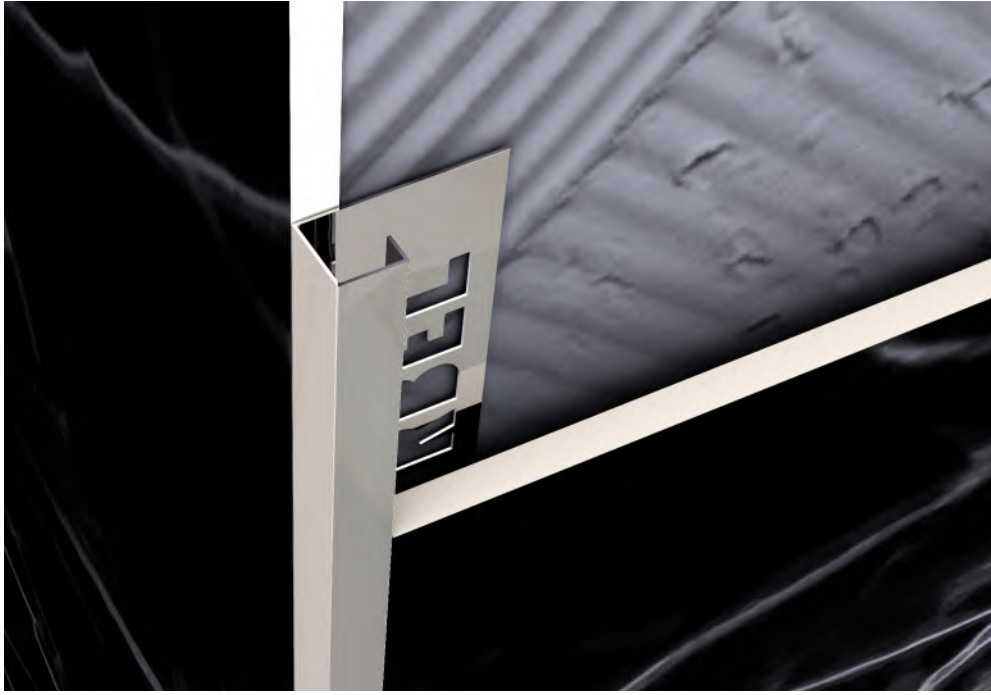

Renk Kartelası / Colour Chart

Teknik Çizim / Technical drawing

Tırnaklı Dış Köşe Bitim Profili / Square Edge With Hook Tile Trim Profile

"YENİLİKÇİ VE PRATİK ÇÖZÜMLER"

It is made of 304 quality 1st class certified stainless steel raw material. It is frequently used in bathroom and kitchen corner niches in wet areas. It provides protection against impact and damage for the outer ceramic corners. It is compatible with your modern tiles with its design line.