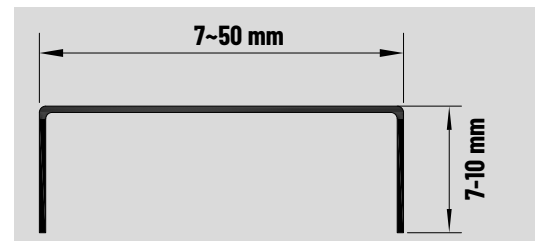

304 Kalite 1.Sınıf sertifikalı paslanmaz çelik hammadde-
den imal edilmiştir. İç ve dış mekanlarda, seramik duvar
ve zeminlerin arasında değişik renk ve desen çeşitleri ile
uygulanarak, mekanın daha şık ve estetik bir görünüm
kazanmasını sağlar.

It is made of 304 quality 1st class cer-
tified stainless steel raw material. It is
applied with different colors and
patterns between ceramic walls and
floors indoors and outdoors, making the
space more elegant and aesthetically
pleasing.

Mavi Ayna
Blue Mirror

Teknik Çizim / Technical Drawing