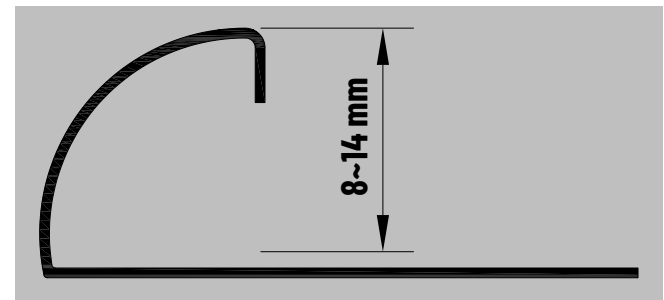

Teknik Çizim / Technical drawing