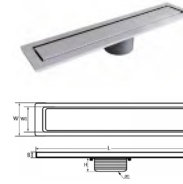

DS104 Serisi / DS104 Series

Ürün Kodu/ Code	Renk/ Type	Çıkış Çapı/Outlet Diameter	Uzunluk/Lenght	Paket Adeti/ Pack Quantity
DS104-40	Opsiyonel/Optional	Ø50	400 mm	15
DS104-50	Opsiyonel/Optional	Ø50	500 mm	15
DS104-60	Opsiyonel/Optional	Ø50	600 mm	15