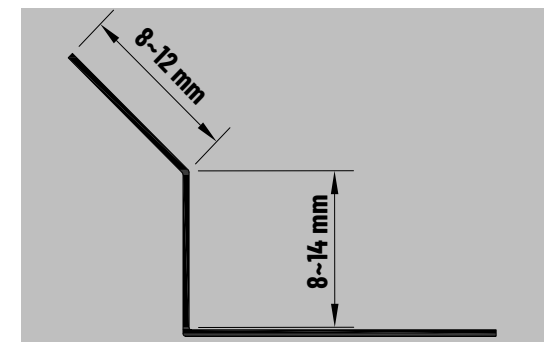

Teknik Çizim / Technical drawing