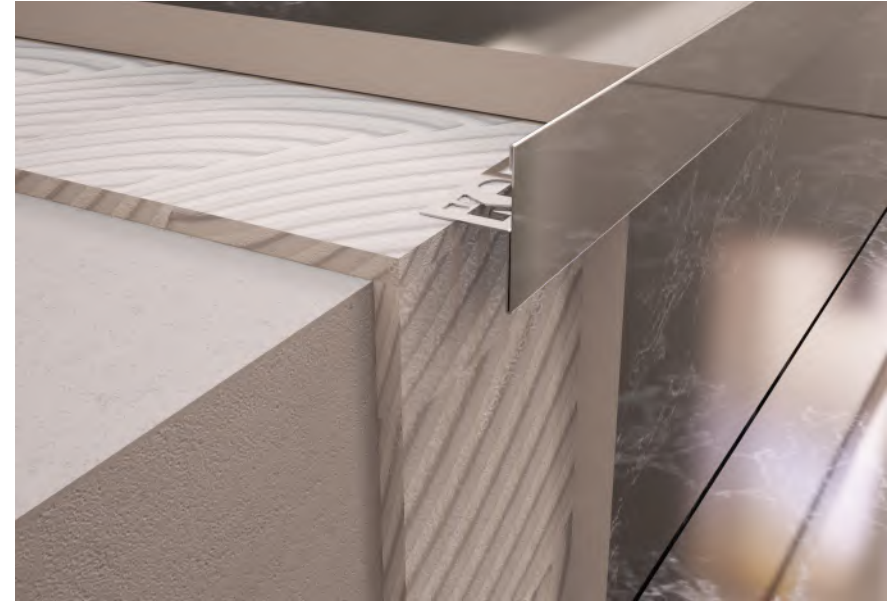

Satine Gümüş
Brushed Silver

T basamak profili genel olarak seramik ve granit kullanılarak oluşturulan merdiven basamaklarında, seramik yüzeylerin hatalarını kapatarak çirkin görüntünün önüne geçmek ve darbe emici özelliği sayesinde oluşabilecek hasarları önlemek için kullanılır.

T basamak profili uygulama esnasında ustanıza kolaylık sağlarken aynı zamanda zengin renk alternatifleri ile de kullandığınız malzemeye birebir uyum sağlamaktadır.

The T-step profile is generally used in stair steps made of ceramic and granite, to prevent the ugly appearance by covering the faults of the ceramic surfaces and to prevent the impact. It is used to prevent damages that may occur due to its absorbent feature. While the T step profile provides convenience to your master during application, it also adapts to the material you use with its rich color alternatives.