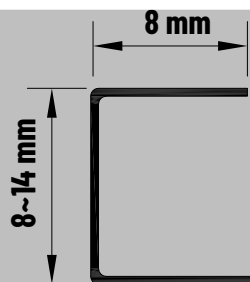

S20 Serisi / Series - S20

Ürün Kodu/ Code	Renk/ Type	Ölçü/ Size	Uzunluk/ Length
S201-8	Süper Ayna/S.Mirror	8	244-270
S202-8	Altın Ayna /Gold Mirror	8	244-270
S203-8	Bronz Ayna/Bronze Mirror	8	244-270
S204-8	Siyah Ayna/Black Mirror	8	244-270
S205-8	Satine Gümüş/Brushed Silver	8	244-270
S206-8	Satine Altın/Brushed Gold	8	244-270
S207-8	Satine Bronz/Brushed Bronze	8	244-270
S208-8	Satine Siyah/Brushed Black	8	244-270
S201-10	Süper Ayna/S.Mirror	10	244-270
S202-10	Altın Ayna /Gold Mirror	10	244-270
S203-10	Bronz Ayna/Bronze Mirror	10	244-270
S204-10	Siyah Ayna/Black Mirror	10	244-270
S205-10	Satine Gümüş/Brushed Silver	10	244-270
S206-10	Satine Altın/Brushed Gold	10	244-270
S207-10	Satine Bronz/Brushed Bronze	10	244-270
S208-10	Satine Siyah/Brushed Black	10	244-270
S201-12	Süper Ayna/S.Mirror	12	244-270
S202-12	Altın Ayna /Gold Mirror	12	244-270
S203-12	Bronz Ayna/Bronze Mirror	12	244-270
S204-12	Siyah Ayna/Black Mirror	12	244-270
S205-12	Satine Gümüş/Brushed Silver	12	244-270
S206-12	Satine Altın/Brushed Gold	12	244-270
S207-12	Satine Bronz/Brushed Bronze	12	244-270
S208-12	Satine Siyah/Brushed Black	12	244-270
S201-14	Süper Ayna/S.Mirror	14	244-270
S202-14	Altın Ayna /Gold Mirror	14	244-270
S203-14	Bronz Ayna/Bronze Mirror	14	244-270
S204-14	Siyah Ayna/Black Mirror	14	244-270
S205-14	Satine Gümüş/Brushed Silver	14	244-270
S206-14	Satine Altın/Brushed Gold	14	244-270
S207-14	Satine Bronz/Brushed Bronze	14	244-270
S208-14	Satine Siyah/Brushed Black	14	244-270