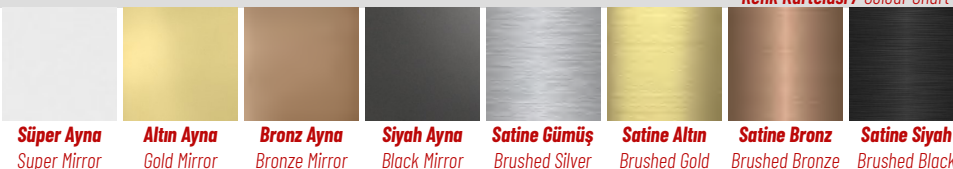

Renk Kartelası / Colour Chart

Süper Ayna
Super MirrorAltın Ayna
Gold MirrorBronz Ayna
Bronze MirrorSiyah Ayna
Black MirrorSatine Gümüş
Brushed SilverSatine Altın
Brushed GoldSatine Bronz
Brushed BronzeSatine Siyah
Brushed Black