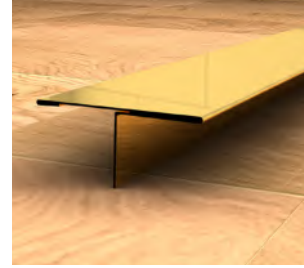

Altın Ayna
Gold Mirror