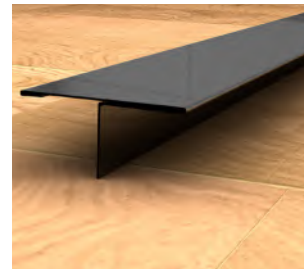

Siyah Ayna
Black Mirror