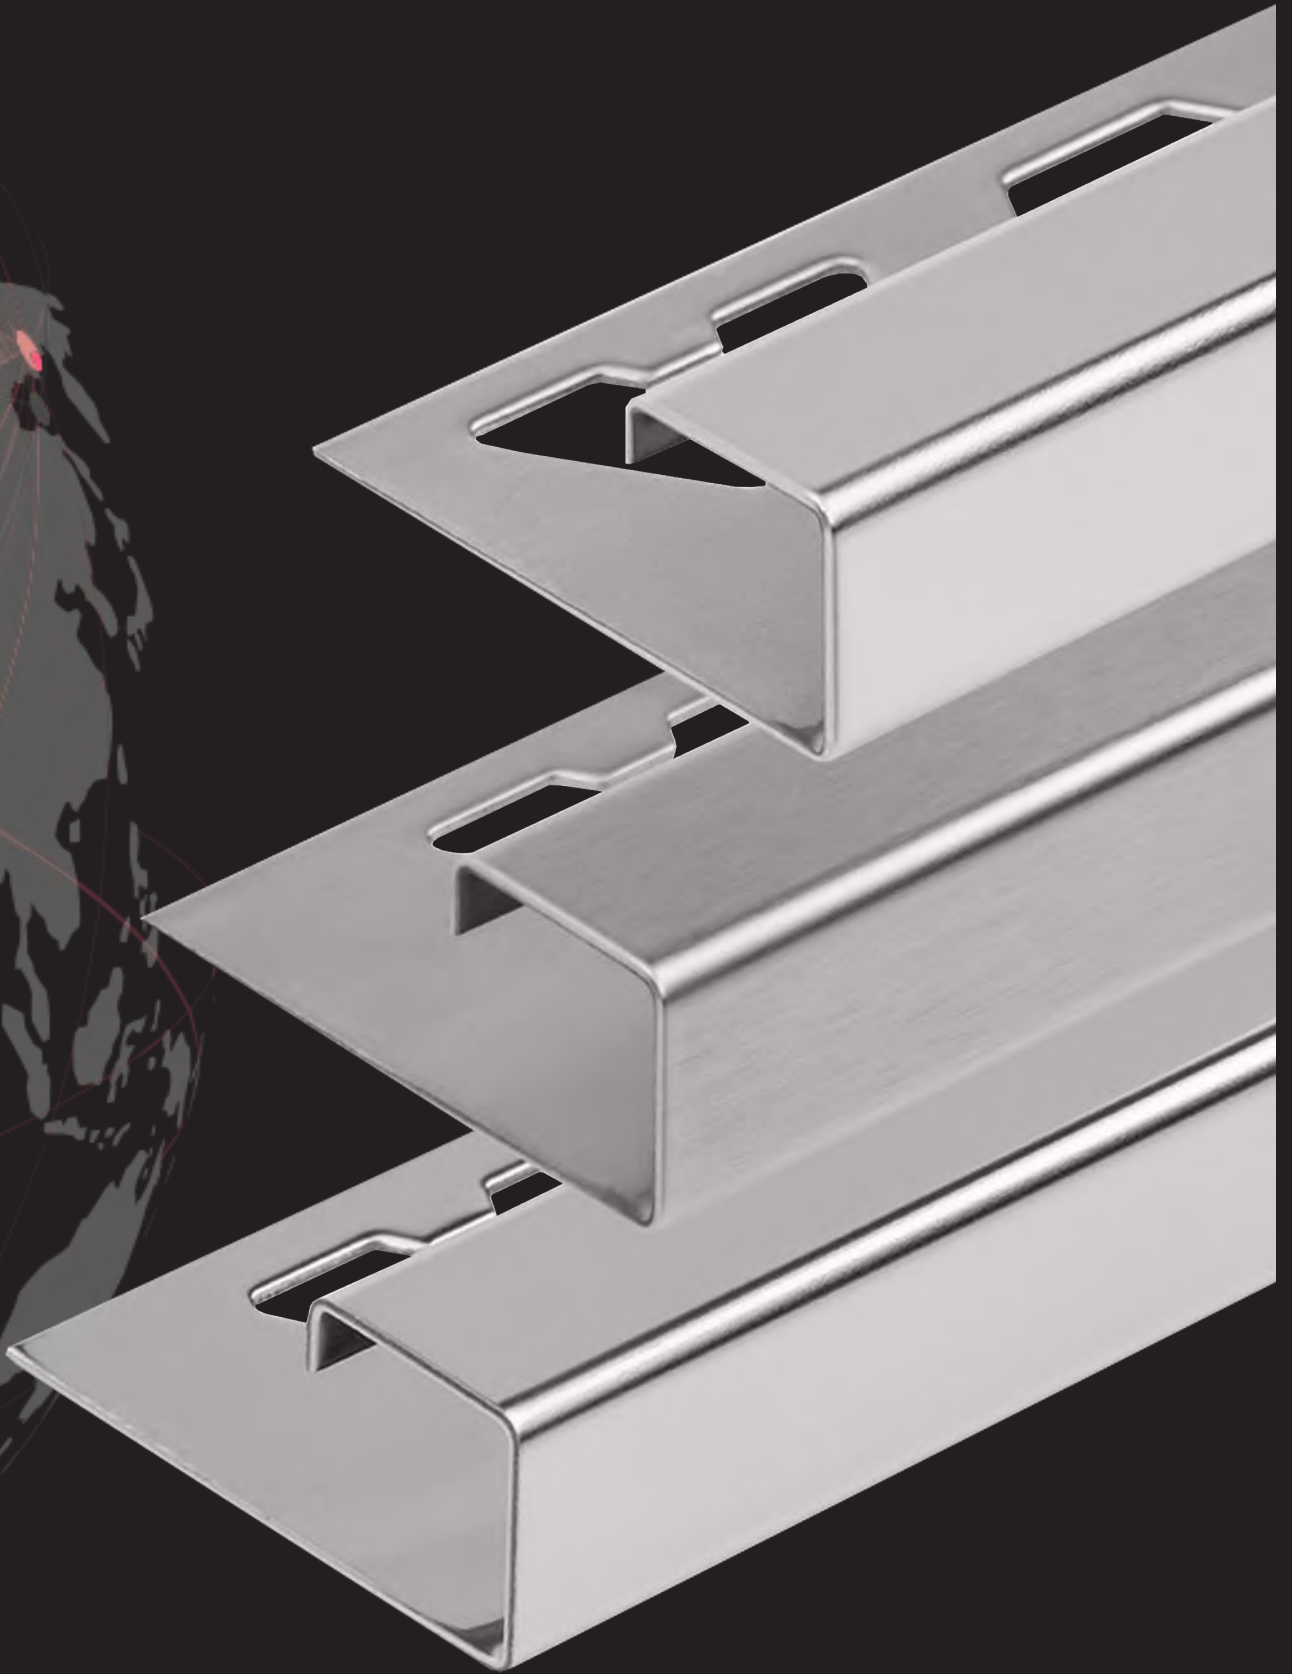

"YENİLİKÇİ VE PRATİK ÇÖZÜMLER"

KORBEL™
PLASTİK VE METAL PROFİL SİSTEMLERİ

www.korbel.com.tr