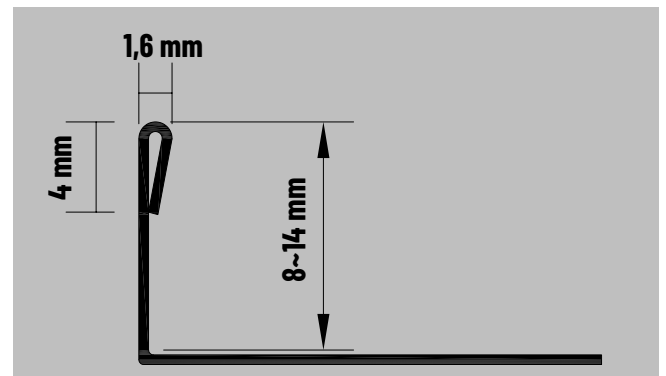

Teknik Çizim / Technical drawing