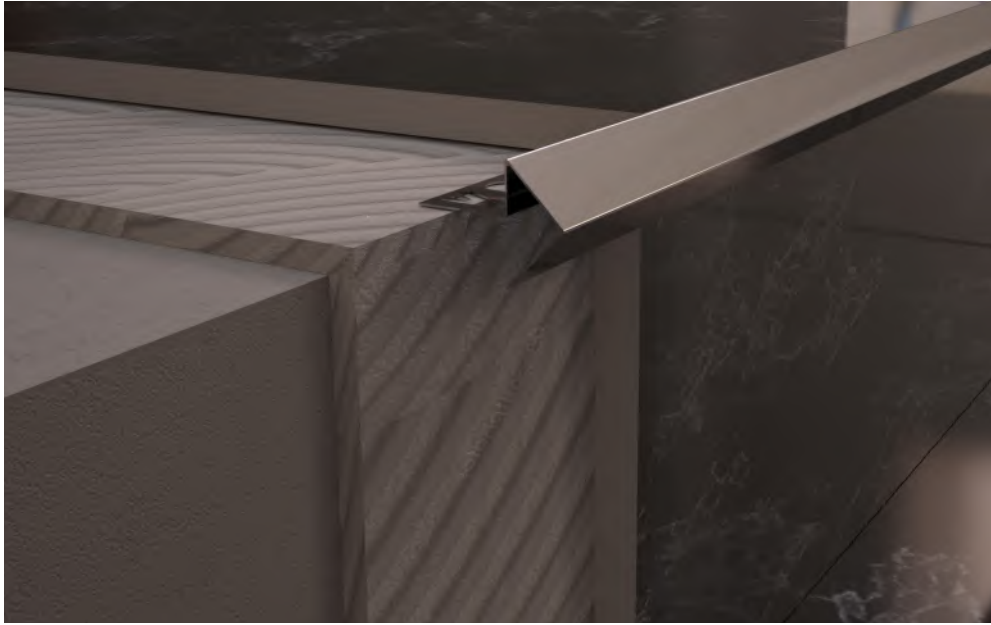

45 Derece Basamak Profili / Triangular Stair Nosing Profile

"YENİLİKÇİ VE PRATİK ÇÖZÜMLER"