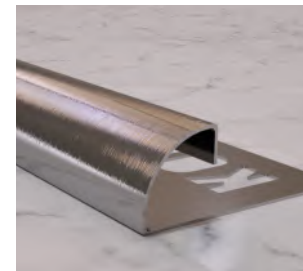

Siyah Ayna
Black Mirror

Satine Gümüş
Brushed Silver

S27 Serisi / Series - S27

Ürün Kodu/ Code	Renk/ Type	Ölçü/ Size	Uzunluk/ Length
S271-8	Süper Ayna/S.Mirror	8	244-270
S272-8	Altın Ayna /Gold Mirror	8	244-270
S273-8	Bronz Ayna/Bronze Mirror	8	244-270
S274-8	Siyah Ayna/Black Mirror	8	244-270
S275-8	Satine Gümüş/Brushed Silver	8	244-270
S276-8	Satine Altın/Brushed Gold	8	244-270
S277-8	Satine Bronz/Brushed Bronze	8	244-270
S278-8	Satine Siyah/Brushed Black	8	244-270

S271-10	Süper Ayna/S.Mirror	10	244-270
S272-10	Altın Ayna /Gold Mirror	10	244-270
S273-10	Bronz Ayna/Bronze Mirror	10	244-270
S274-10	Siyah Ayna/Black Mirror	10	244-270
S275-10	Satine Gümüş/Brushed Silver	10	244-270
S276-10	Satine Altın/Brushed Gold	10	244-270
S277-10	Satine Bronz/Brushed Bronze	10	244-270
S278-10	Satine Siyah/Brushed Black	10	244-270

S271-12	Süper Ayna/S.Mirror	12	244-270
S272-12	Altın Ayna /Gold Mirror	12	244-270
S273-12	Bronz Ayna/Bronze Mirror	12	244-270
S274-12	Siyah Ayna/Black Mirror	12	244-270
S275-12	Satine Gümüş/Brushed Silver	12	244-270
S276-12	Satine Altın/Brushed Gold	12	244-270
S277-12	Satine Bronz/Brushed Bronze	12	244-270
S278-12	Satine Siyah/Brushed Black	12	244-270

S271-14	Süper Ayna/S.Mirror	14	244-270
S272-14	Altın Ayna /Gold Mirror	14	244-270
S273-14	Bronz Ayna/Bronze Mirror	14	244-270
S274-14	Siyah Ayna/Black Mirror	14	244-270
S275-14	Satine Gümüş/Brushed Silver	14	244-270
S276-14	Satine Altın/Brushed Gold	14	244-270
S277-14	Satine Bronz/Brushed Bronze	14	244-270
S278-14	Satine Siyah/Brushed Black	14	244-270