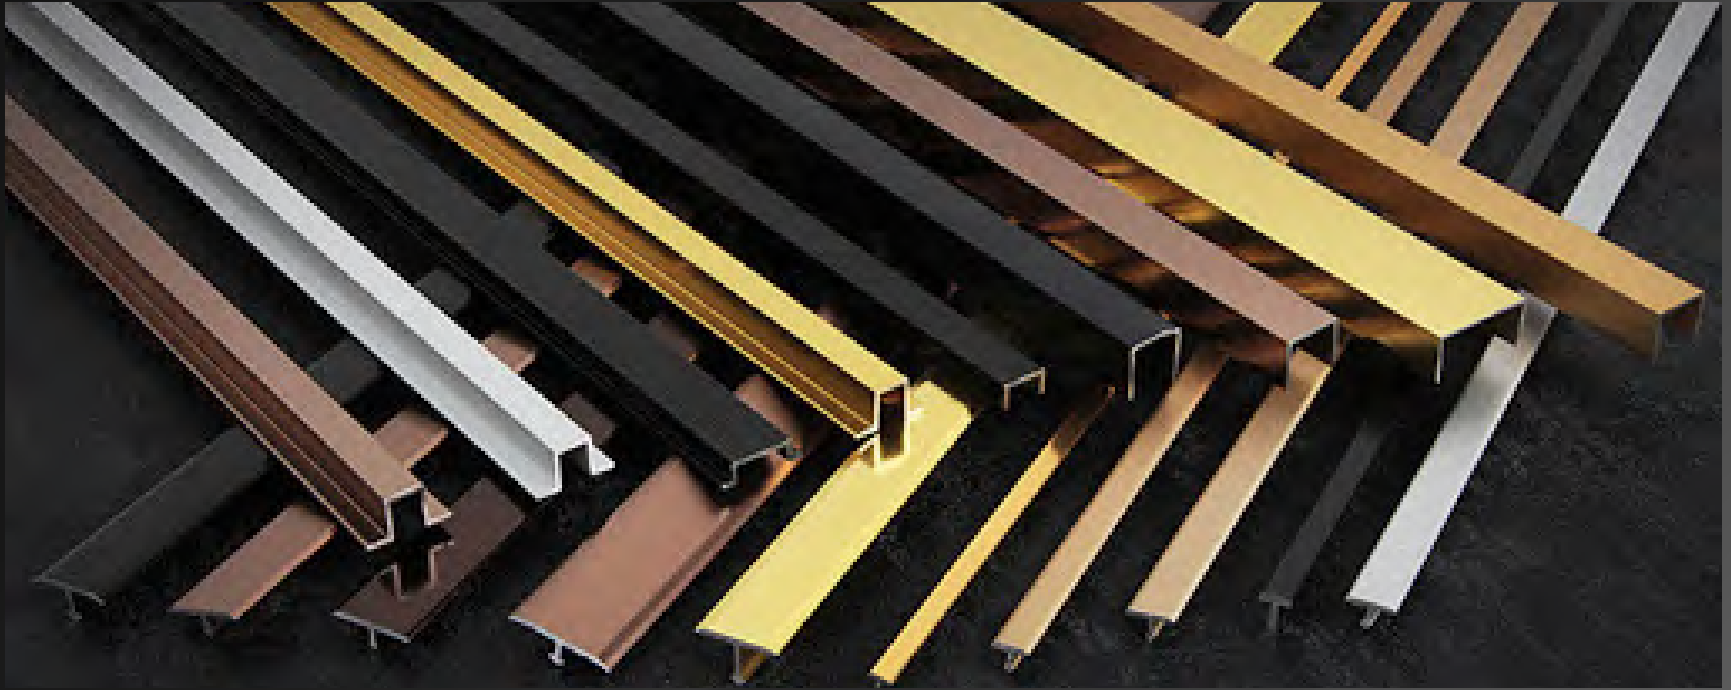

The raw materials we use are certified products that comply with international standards.

#BA PARLAK AYNA
BA mirror

"INNOVATIVE AND PRACTICAL SOLUTIONS"

Aluminium Profiller

Aluminium Profiles

"Fonksiyonellik, Profesyonellik ve Kalite Korbel ile..."

"Functionality, professionalism and quality with Korbel"

www.korbel.com.tr

"INNOVATIVE AND PRACTICAL SOLUTIONS"

ALÜMİNYUM FAYANS PROFİLLERİ

Aluminium Tile Trim Profiles

- ◆ **Oval Dış Köşe Profili** / External Corner Tile Profile
- ◆ **Yarım Ay Dış Köşe Profili** / Semilunar Corner Tile Profile
- ◆ **Çift Taraflı Dış Köşe Profili** / Double Sided Corner Tile Profile
- ◆ **Federli Dış Köşe Profili** / Corner Tile Profile With Feather
- ◆ **Kare Dış Köşe Profili** / Outer Corner Tile Profile
- ◆ **Dik Kutu Köşe Profili** / Vertical Box Corner Tile Profile
- ◆ **Dik Bitim Fayans Profili** / Straight Edge Tile Trim Profile
- ◆ **Köşebent Pahlı Bitim Profili** / L Broken Corner Profile
- ◆ **Lüks Oval Dış Köşe Profili** / Luxurious Tile Outer Corner Profile
- ◆ **Oval İç Köşe Profili** / Internal Corner Tile Profile