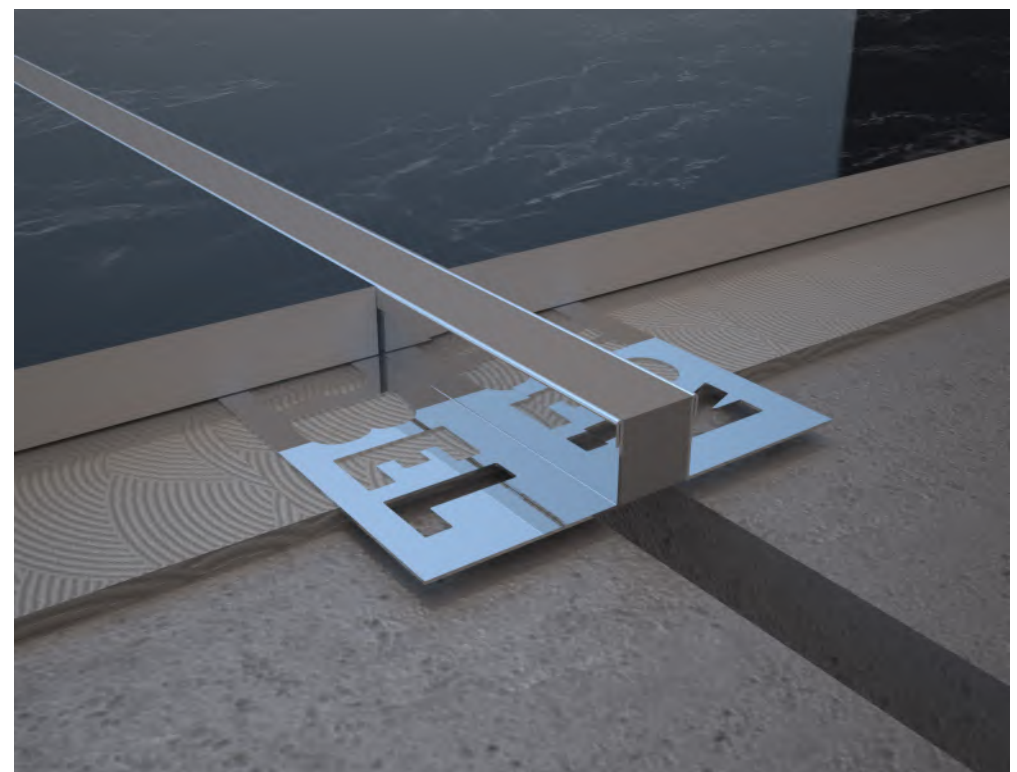

Teknik Çizim / Technical drawing