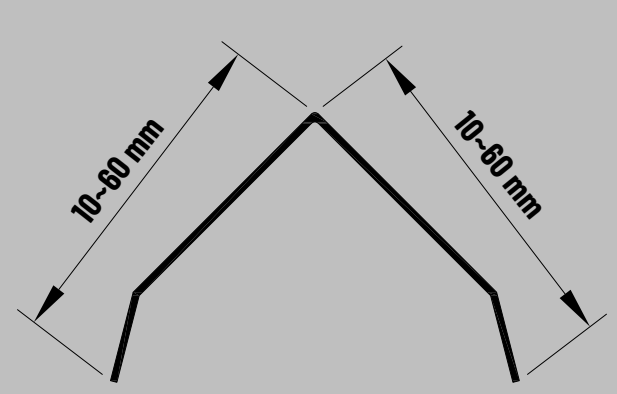

Teknik Çizim / Technical Drawing

Renk Kartelası / Colour Chart