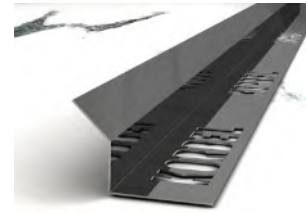

Bronz Ayna
Bronze Mirror