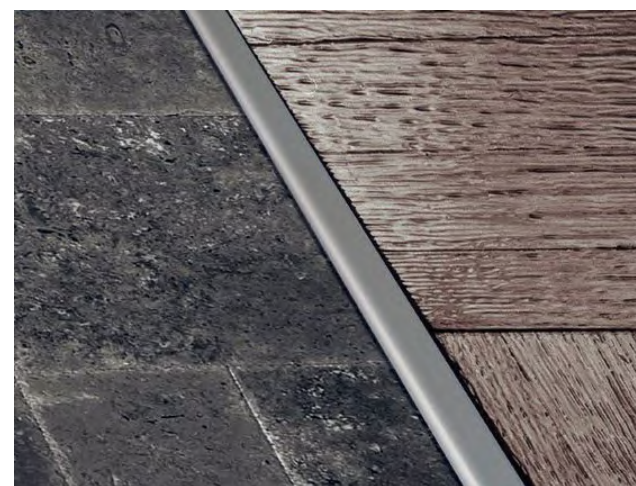

Renk Kartelası / Colour Chart