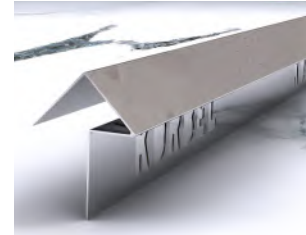

45 Derece Basamak Profili / Triangular Stair Nosing Profile

"YENİLİKÇİ VE PRATİK ÇÖZÜMLER"

Süper Ayna
Super Mirror