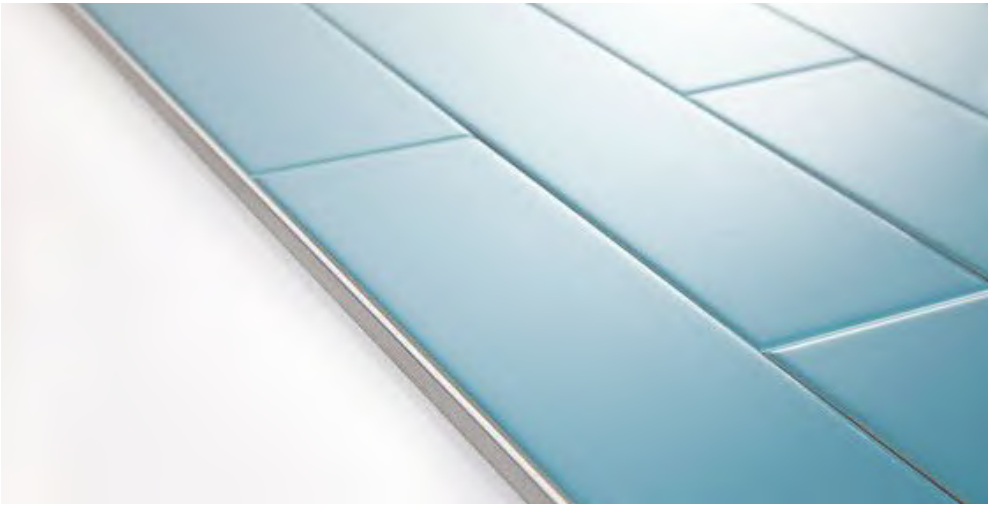

Dik Bitim (L) Profili / Straight Edge Tile Trim Profile

304 kalite paslanmaz çelikten üretilmiştir. L bitim profili seramik kaplama bitişlerinde keskin yüzeyleri kapatır ve farklı malzeme geçişleri için sınır oluşturur. Seramik bitişinde oluşan keskin yüzeyleri kapatarak hem güvenilir hem de görsel bir işlev kazandırır.

It is made of 304 quality stainless steel. The L end profile covers sharp surfaces in ceramic coating finishes and creates boundaries for different material transitions. It provides both a reliable and visual function by covering the sharp surfaces formed on the ceramic finish.