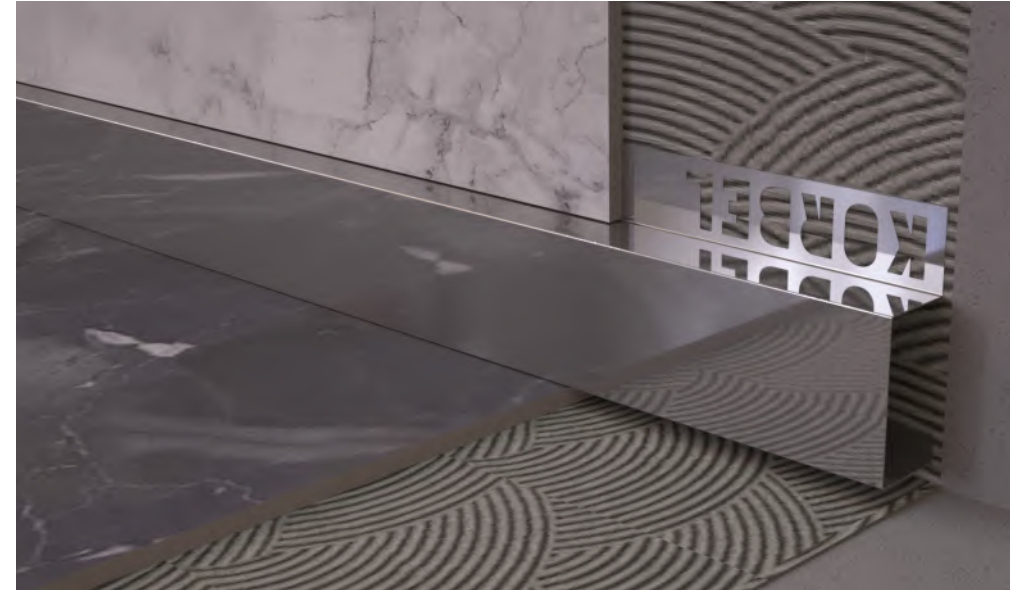

304 kalite paslanmaz çelikten üretilmiştir. Süpürgelik profilleri; dışarıdan gelecek darbelerle karşı duvarı korumak için kullanılır. Ayrıca duvar ve zemin malzeme birleşimindeki kötü görüntüyü yok eder. Korbel süpürgelik profilleri zarif ve sade modelleri ve farklı renk seçenekleri ile mekanlarınızda şık bir çizgi yaratır.