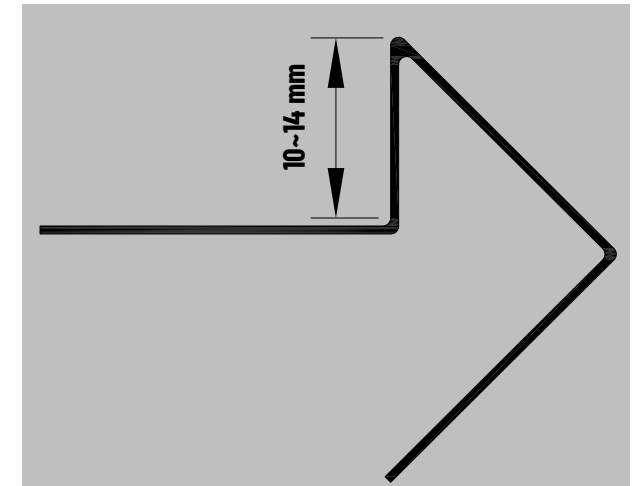

Teknik Çizim / Technical drawing