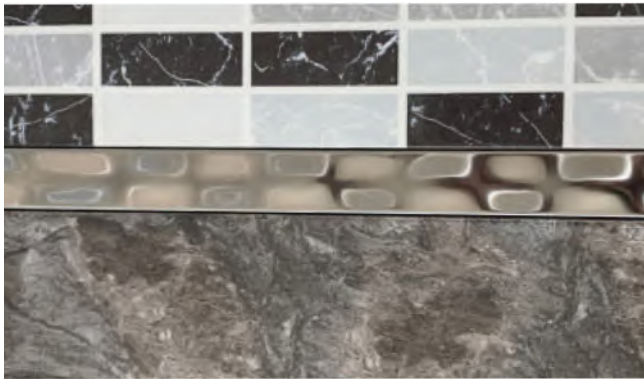

Desenli Bordür Serisi / Embossed Listello-Border Profiles

S13 Serisi

Teknik Çizim / Technical Drawing

Mozaik Bordür Serisi / Mosaic Border Profiles

Teknik Çizim / Technical Drawing

Renk Kartelası / Colour Chart

S11, S12 ve 13 Serisi / Series - S11, S12, S13

Ürün Kodu/ Code	Renk/ Type	Ölçü/ Size	Uzunluk/ Length
S111-30	Süper Ayna/S.Mirror	30	244-270
S112-30	Altın Ayna /Gold Mirror	30	244-270
S113-30	Bronz Ayna/Bronze Mirror	30	244-270
S114-30	Siyah Ayna/Black Mirror	30	244-270
S115-30	Satine Gümüş/Brushed Silver	30	244-270
S116-30	Satine Altın/Brushed Gold	30	244-270
S117-30	Satine Bronz/Brushed Bronze	30	244-270
S118-30	Satine Siyah/Brushed Black	30	244-270
S119-30	Mavi Ayna/Blue Mirror	30	244-270

S121-30	Süper Ayna/S.Mirror	30	244-270
S122-30	Altın Ayna /Gold Mirror	30	244-270
S123-30	Bronz Ayna/Bronze Mirror	30	244-270
S124-30	Siyah Ayna/Black Mirror	30	244-270
S125-30	Satine Gümüş/Brushed Silver	30	244-270
S126-30	Satine Altın/Brushed Gold	30	244-270
S127-30	Satine Bronz/Brushed Bronze	30	244-270
S128-30	Satine Siyah/Brushed Black	30	244-270
S129-30	Mavi Ayna/Blue Mirror	30	244-270

S131-30	Süper Ayna/S.Mirror	30	244-270
S132-30	Altın Ayna /Gold Mirror	30	244-270
S133-30	Bronz Ayna/Bronze Mirror	30	244-270
S134-30	Siyah Ayna/Black Mirror	30	244-270
S135-30	Satine Gümüş/Brushed Silver	30	244-270
S136-30	Satine Altın/Brushed Gold	30	244-270
S137-30	Satine Bronz/Brushed Bronze	30	244-270
S138-30	Satine Siyah/Brushed Black	30	244-270
S139-30	Mavi Ayna/Blue Mirror	30	244-270

S15 Serisi / Series - S15

Ürün Kodu/ Code	Renk/ Type	Ölçü/ Size	Uzunluk/ Length
S151-50	Süper Ayna/S.Mirror	50	244-270
S152-50	Altın Ayna /Gold Mirror	50	244-270
S153-50	Bronz Ayna/Bronze Mirror	50	244-270
S154-50	Siyah Ayna/Black Mirror	50	244-270