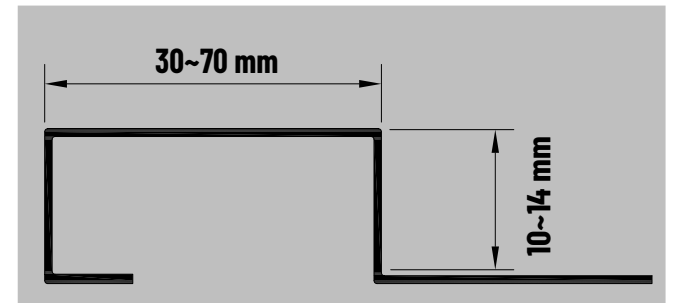

Renk Kartelası / Colour Chart

Süper Ayna
Super Mirror

Altın Ayna
Gold Mirror

Bronz Ayna
Bronze Mirror

Siyah Ayna
Black Mirror

Satine Gümüş
Brushed Silver

S70 Serisi / Series - S70

Ürün Kodu/ Code	Renk/ Type	Ölçü/ Size	Uzunluk/ Length
S701-10	Süper Ayna/S.Mirror	10	244-270
S702-10	Altın Ayna /Gold Mirror	10	244-270
S703-10	Bronz Ayna/Bronze Mirror	10	244-270
S704-10	Siyah Ayna/Black Mirror	10	244-270
S705-10	Satine Gümüş/Brushed Silver	10	244-270
S706-10	Satine Altın/Brushed Gold	10	244-270
S707-10	Satine Bronz/Brushed Bronze	10	244-270
S708-10	Satine Siyah/Brushed Black	10	244-270
S701-12	Süper Ayna/S.Mirror	12	244-270
S702-12	Altın Ayna /Gold Mirror	12	244-270
S703-12	Bronz Ayna/Bronze Mirror	12	244-270
S704-12	Siyah Ayna/Black Mirror	12	244-270
S705-12	Satine Gümüş/Brushed Silver	12	244-270
S706-12	Satine Altın/Brushed Gold	12	244-270
S707-12	Satine Bronz/Brushed Bronze	12	244-270
S708-12	Satine Siyah/Brushed Black	12	244-270
S701-14	Süper Ayna/S.Mirror	14	244-270
S702-14	Altın Ayna /Gold Mirror	14	244-270
S703-14	Bronz Ayna/Bronze Mirror	14	244-270
S704-14	Siyah Ayna/Black Mirror	14	244-270
S705-14	Satine Gümüş/Brushed Silver	14	244-270
S706-14	Satine Altın/Brushed Gold	14	244-270
S707-14	Satine Bronz/Brushed Bronze	14	244-270
S708-14	Satine Siyah/Brushed Black	14	244-270