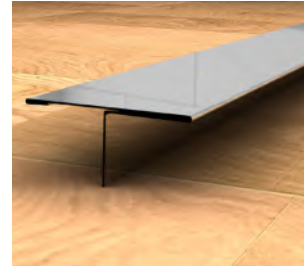

Süper Ayna
Super Mirror