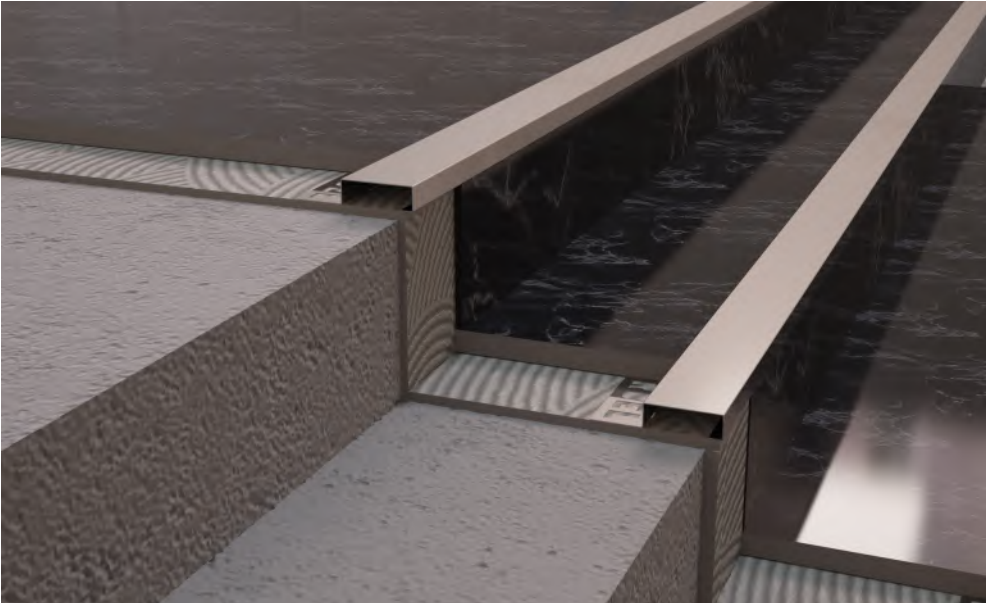

Basamak Burun Profili / Stair Nosing Profile