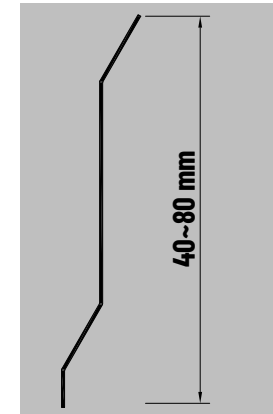

Renk Kartelası / Colour Chart

Süper Ayna
Super Mirror

Altın Ayna
Gold Mirror

Bronz Ayna
Bronze Mirror

Siyah Ayna
Black Mirror

Satine Gümüş
Brushed Silver

S51 Serisi / Series - S51

Ürün Kodu/ Code	Renk/ Type	Ölçü/ Size	Uzunluk/ Length
S511-50	Süper Ayna/S.Mirror	50 mm	2440-2700
S512-50	Altın Ayna /Gold Mirror	50 mm	2440-2700
S513-50	Bronz Ayna/Bronze Mirror	50 mm	2440-2700
S514-50	Siyah Ayna/Black Mirror	50 mm	2440-2700
S515-50	Satine Gümüş/Brushed Silver	50 mm	2440-2700
S516-50	Satine Altın/Brushed Gold	50 mm	2440-2700
S517-50	Satine Bronz/Brushed Bronze	50 mm	2440-2700
S518-50	Satine Siyah/Brushed Black	50 mm	2440-2700
S511-60	Süper Ayna/S.Mirror	60 mm	2440-2700
S512-60	Altın Ayna /Gold Mirror	60 mm	2440-2700
S513-60	Bronz Ayna/Bronze Mirror	60 mm	2440-2700
S514-60	Siyah Ayna/Black Mirror	60 mm	2440-2700
S515-60	Satine Gümüş/Brushed Silver	60 mm	2440-2700
S516-60	Satine Altın/Brushed Gold	60 mm	2440-2700
S517-60	Satine Bronz/Brushed Bronze	60 mm	2440-2700
S518-60	Satine Siyah/Brushed Black	60 mm	2440-2700
S511-70	Süper Ayna/S.Mirror	70 mm	2440-2700
S512-70	Altın Ayna /Gold Mirror	70 mm	2440-2700
S513-70	Bronz Ayna/Bronze Mirror	70 mm	2440-2700
S514-70	Siyah Ayna/Black Mirror	70 mm	2440-2700
S515-70	Satine Gümüş/Brushed Silver	70 mm	2440-2700
S516-70	Satine Altın/Brushed Gold	70 mm	2440-2700
S517-70	Satine Bronz/Brushed Bronze	70 mm	2440-2700
S518-70	Satine Siyah/Brushed Black	70 mm	2440-2700
S511-80	Süper Ayna/S.Mirror	80 mm	2440-2700
S512-80	Altın Ayna /Gold Mirror	80 mm	2440-2700
S513-80	Bronz Ayna/Bronze Mirror	80 mm	2440-2700
S514-80	Siyah Ayna/Black Mirror	80 mm	2440-2700
S515-80	Satine Gümüş/Brushed Silver	80 mm	2440-2700
S516-80	Satine Altın/Brushed Gold	80 mm	2440-2700
S517-80	Satine Bronz/Brushed Bronze	80 mm	2440-2700
S518-80	Satine Siyah/Brushed Black	80 mm	2440-2700