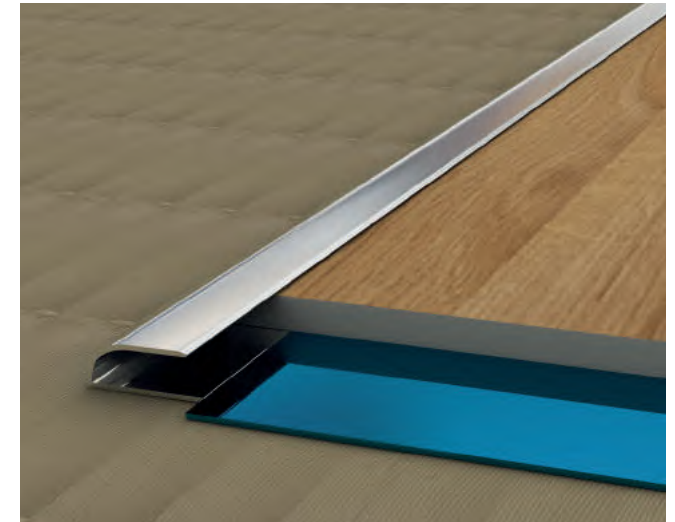

Teknik Çizim / Technical Drawing